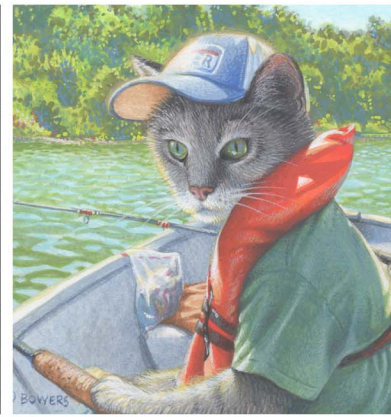

PET PORTRAITS in CHARACTER

THEMED • HISTORICAL • ROYALTY

STORYBOOK • SPORTS • CELEBRITY

by *Tim Bowers*

Animals have always been a favorite subject in my artwork. My first painting, created when I was ten or eleven years old, was a portrait of a dog. I grew up around a lot of animals, including my grandparents' ponies, chickens, dogs, cats, a squirrel monkey and an African grey parrot.

I've enjoyed a thirty-year career of creating animal characters with personalities in over fifty children's books. Now, I am offering to create a custom portrait of your pet as a unique character, combining your pet's likeness with an imaginative background, setting, props and costume. Your beloved pet can be cast as a variety of characters, including historical, storybook, sports, royalty and more.

PET PORTRAITS in CHARACTER

THEMED • HISTORICAL • ROYALTY

STORYBOOK • SPORTS • CELEBRITY

by *Tim Bowers*

THE PROCESS-

Consultation-

We will discuss your ideas and options for your pet portrait.

- size
- number of pets
- setting/theme
- costume
- props