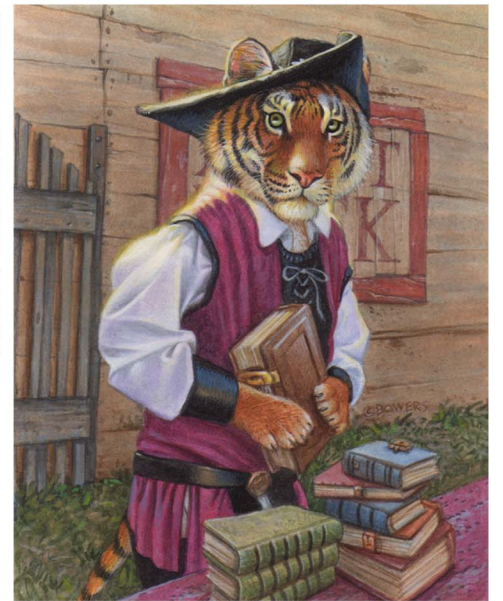

IMAGES WERE NOT CREATED AS PET PORTRAITS IN CHARACTER AND ARE FOR REFERENCE/EXAMPLE, ONLY. ©TIM BOWERS